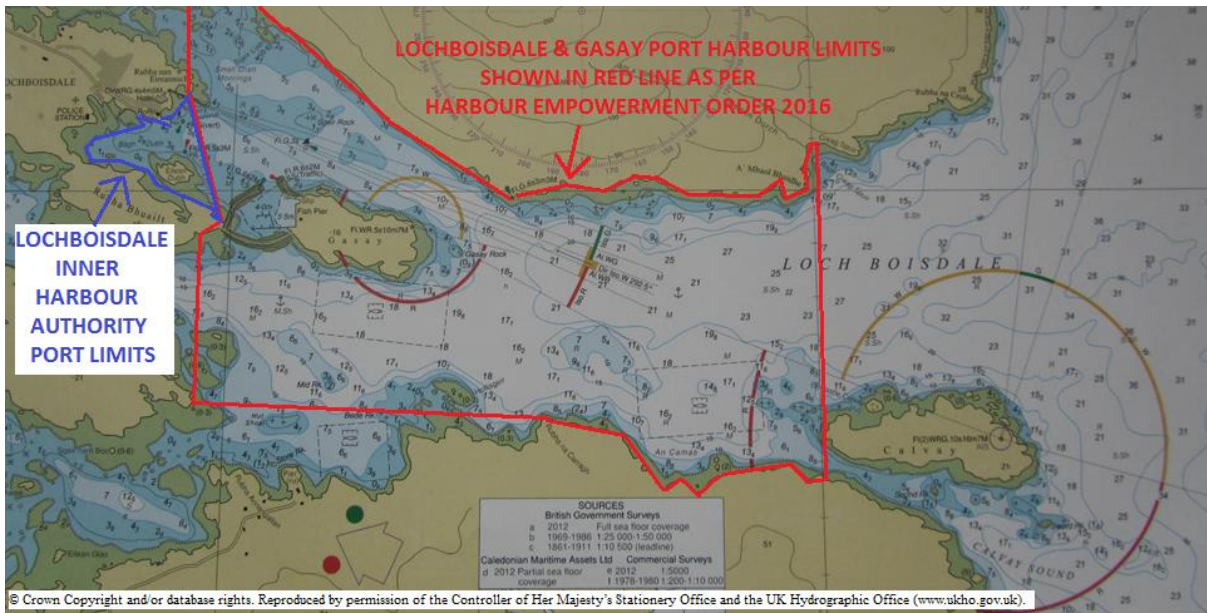

## Port Limits Plan

**LOCHBOISDALE & GASAY PORT HARBOUR AUTHORITY CONTACT DETAILS:-**  
**HARBOUR MASTER OFFICE : 01878 700 830**  
**PORT MANAGER MOB. : 07586 787 678**

**LOCHBOISDALE INNER HARBOUR AUTHORITY CONTACT DETAILS:-**  
**CALMAC OFFICE : 01878 700 288**