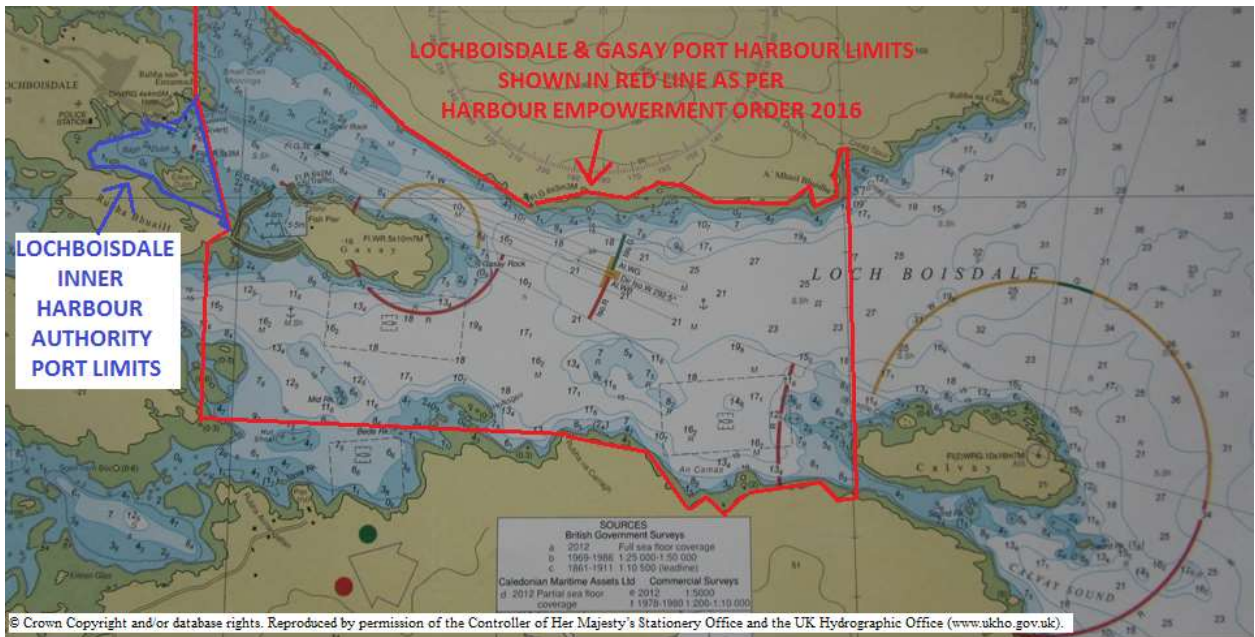

Port limits plan

**LOCHBOISDALE & GASAY PORT HARBOUR AUTHORITY
CONTACT DETAILS:-**
HARBOUR MASTER OFFICE : 01878 700 830
PORT MANAGER MOB. : 07586 787 678

**LOCHBOISDALE INNER HARBOUR AUTHORITY CONTACT
DETAILS:-**
CALMAC OFFICE : 01878 700 288